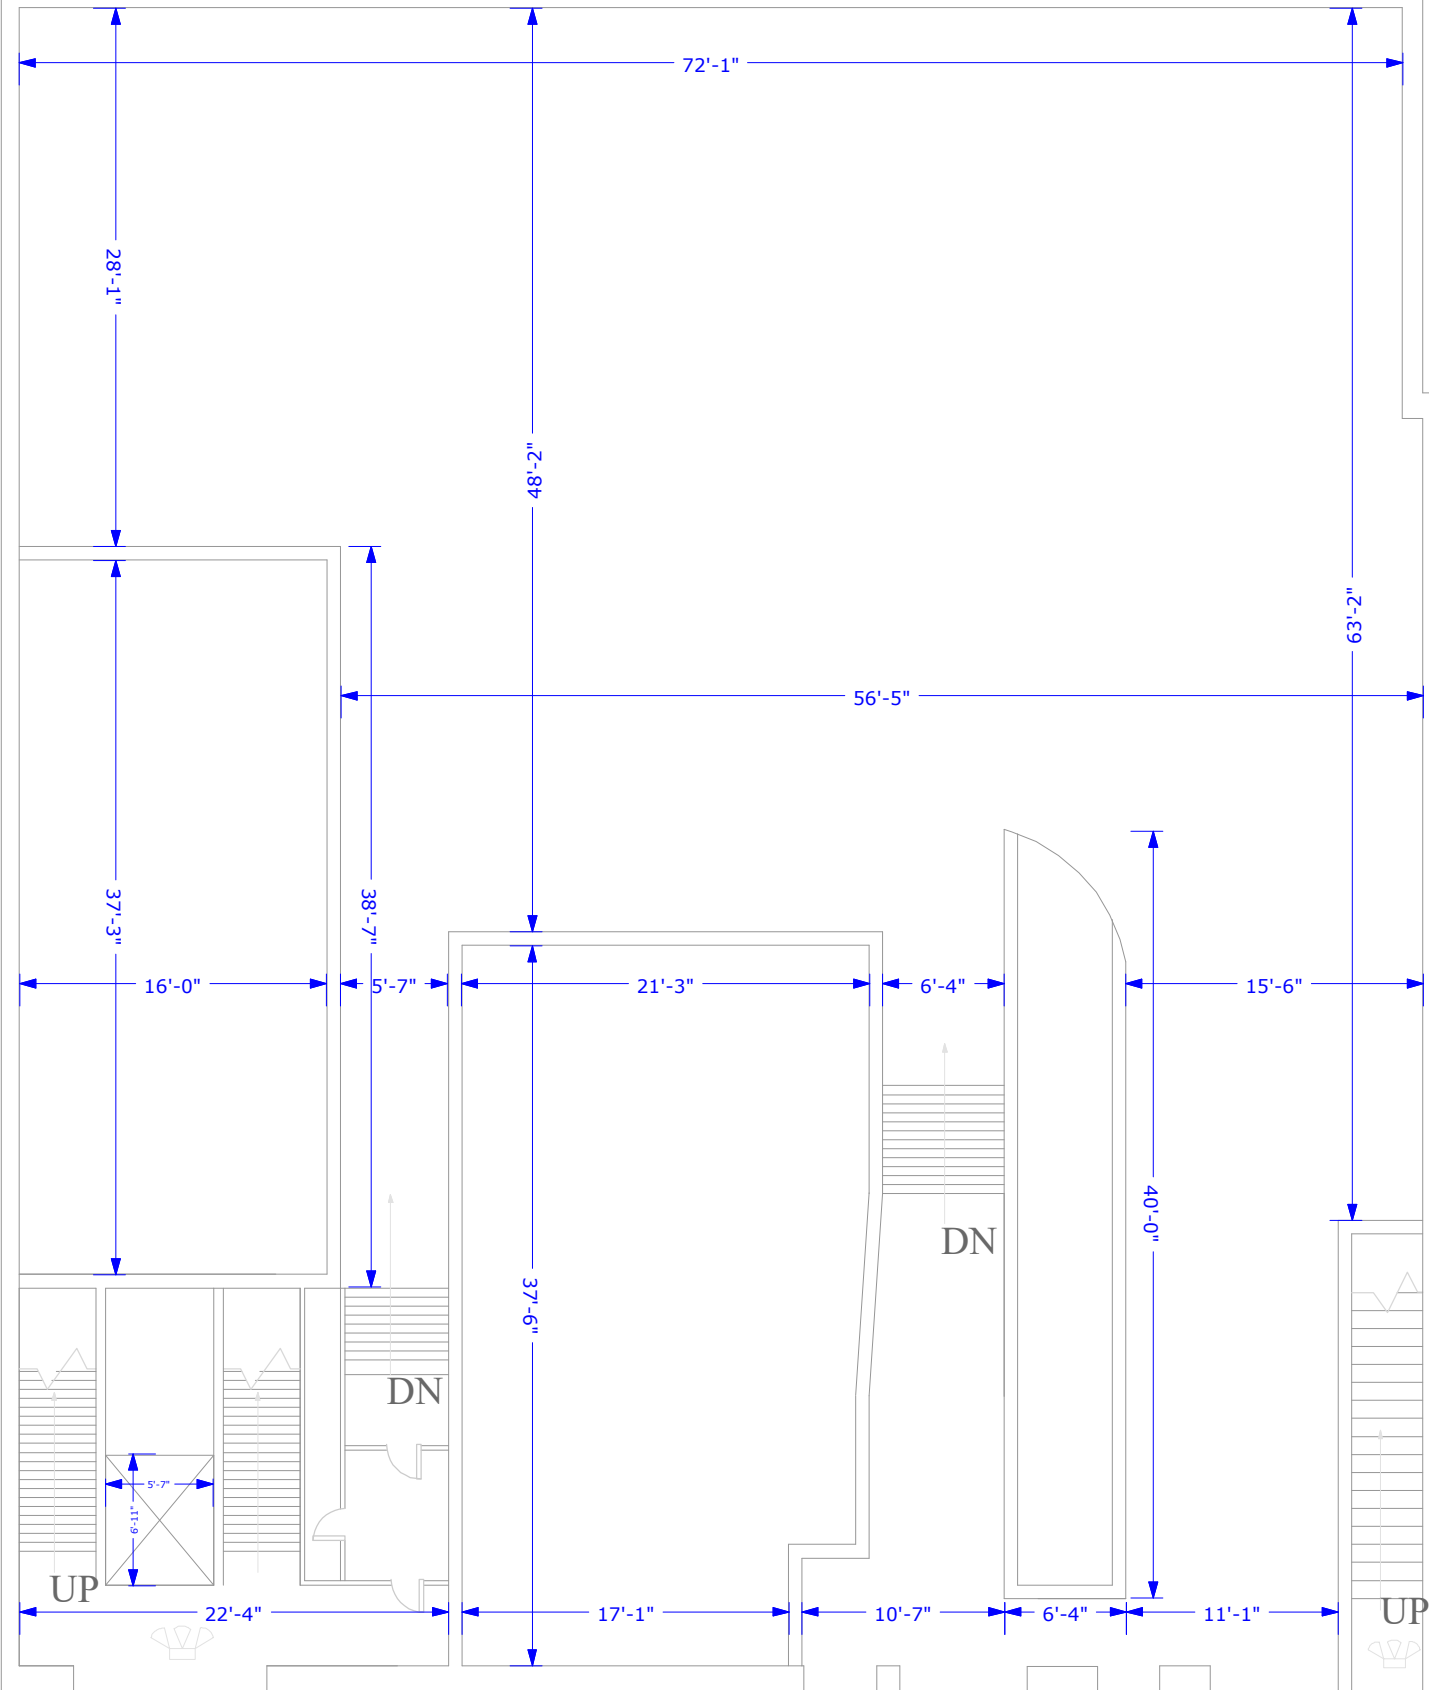

VENUE	431 WEST 16TH ST
TITLE	DIMENSIONS
FLOOR	1
VERSION	09-24-22

EXIT DOOR 1 EXIT DOOR 2

EXIT DOOR 3

VENUE	431 WEST 16TH ST
TITLE	DIMENSIONS
FLOOR	2
VERSION	09-24-22

VENUE	431 WEST 16TH ST
TITLE	DIMENSIONS
FLOOR	3
VERSION	09-24-22