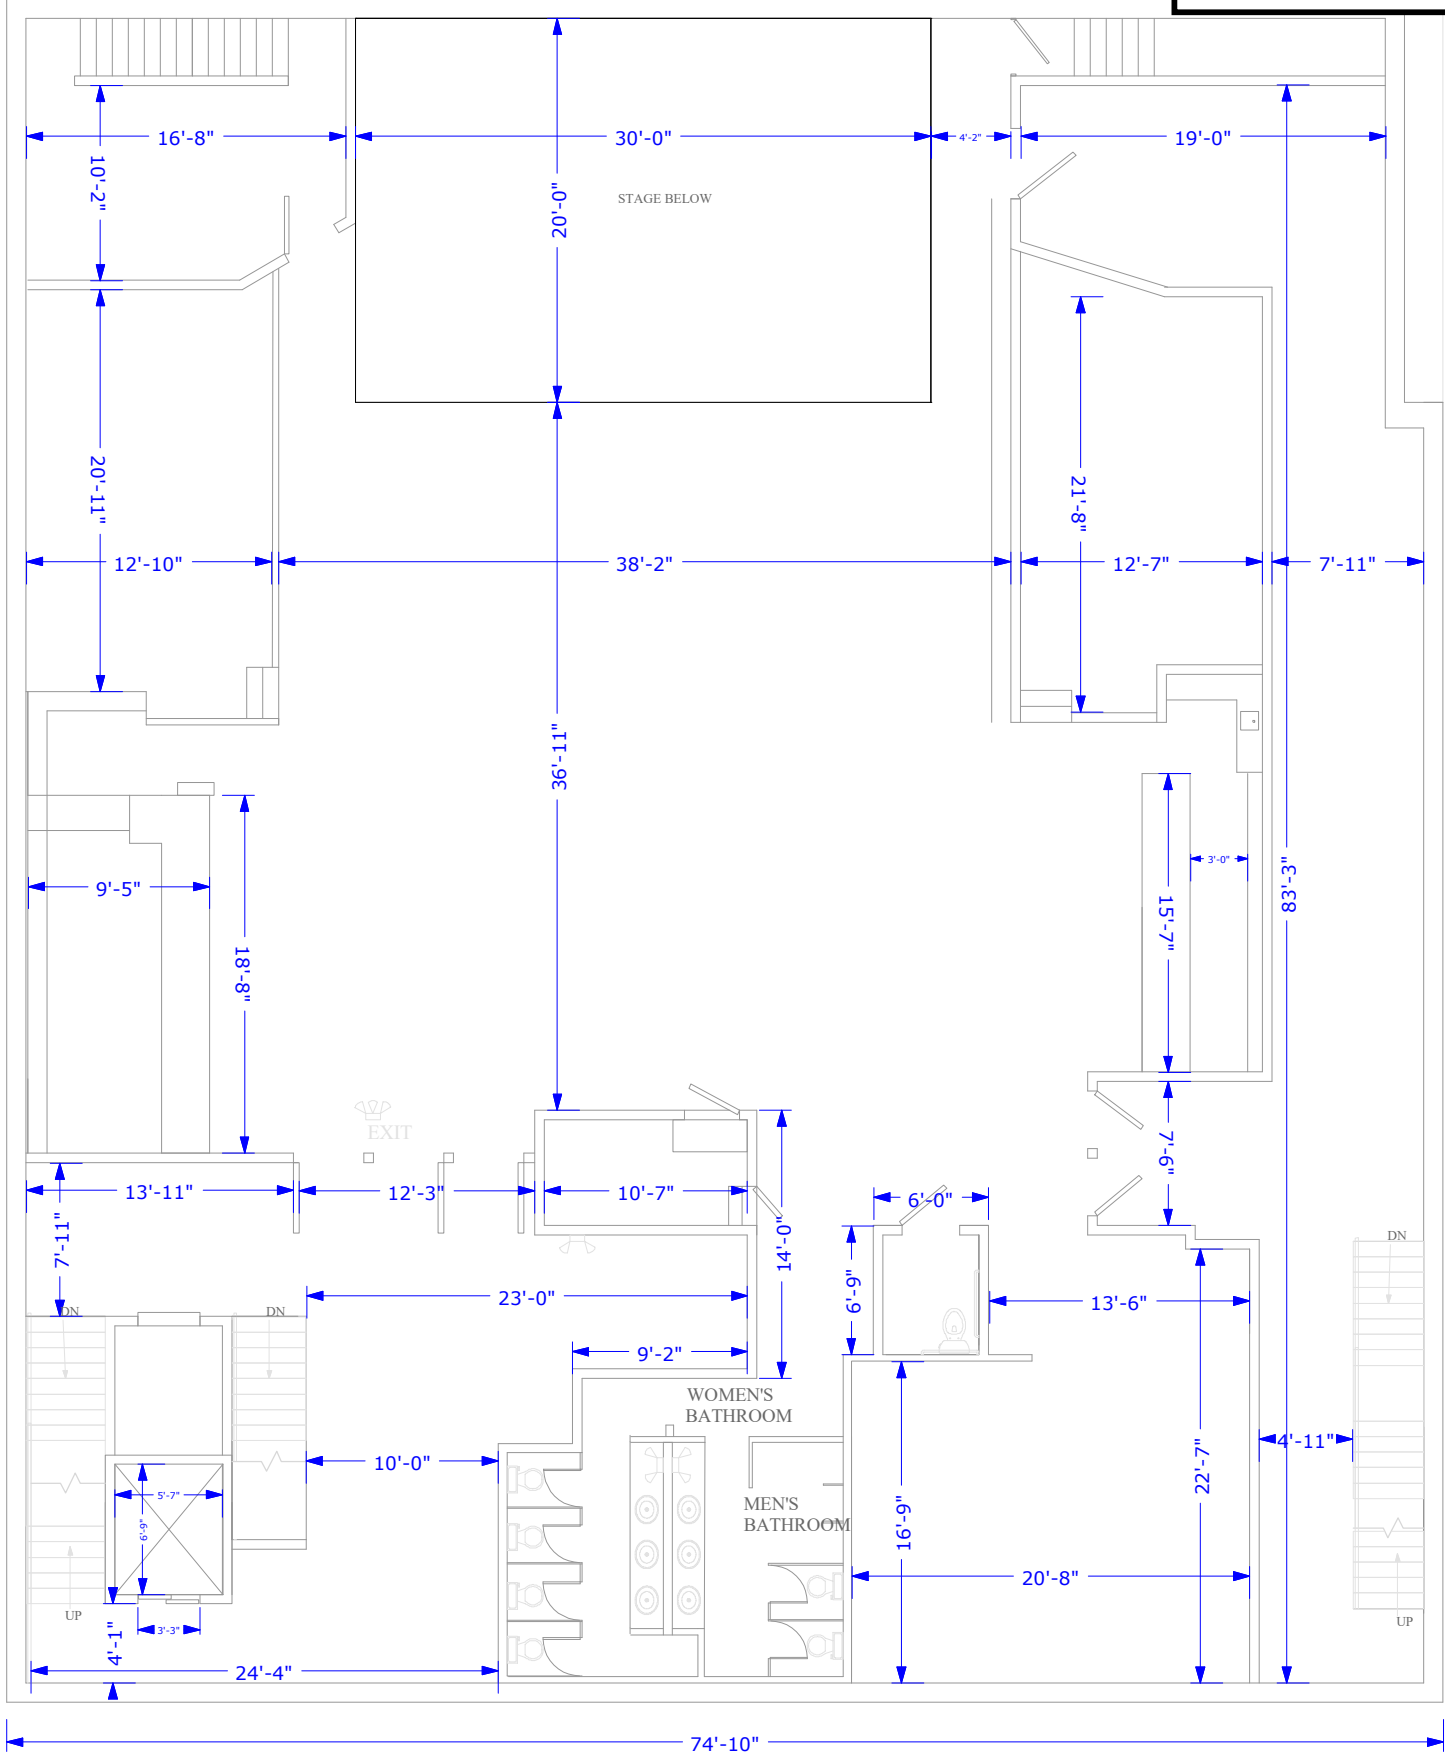

VENUE	431 WEST 16TH ST
TITLE	DIMENSIONS
FLOOR	1
VERSION	09-24-22

EXIT DOOR 1 EXIT DOOR 2

EXIT DOOR 3

VENUE	431 WEST 16TH ST
TITLE	DIMENSIONS
FLOOR	2
VERSION	09-24-22

VENUE	431 WEST 16TH ST
TITLE	DIMENSIONS
FLOOR	3
VERSION	09-24-22