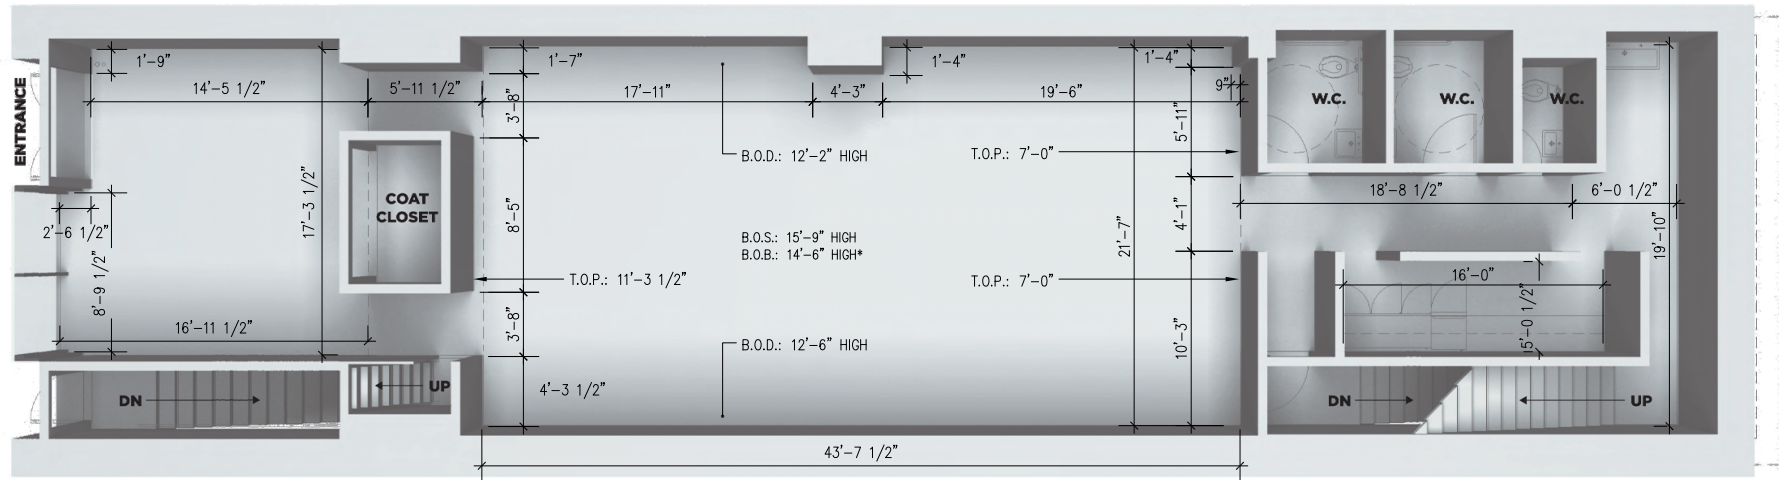

W. 37TH ST.

**240 WEST 37TH STREET | FIRST FLOOR**

ABBREVIATIONS  
B.O.S.: BOTTOM OF SLAB  
B.O.B.: BOTTOM OF BEAM  
B.O.D.: BOTTOM OF DUCT  
T.O.P.: TOP OF PARTITION

\* PIPE GRID UNDERNEATH