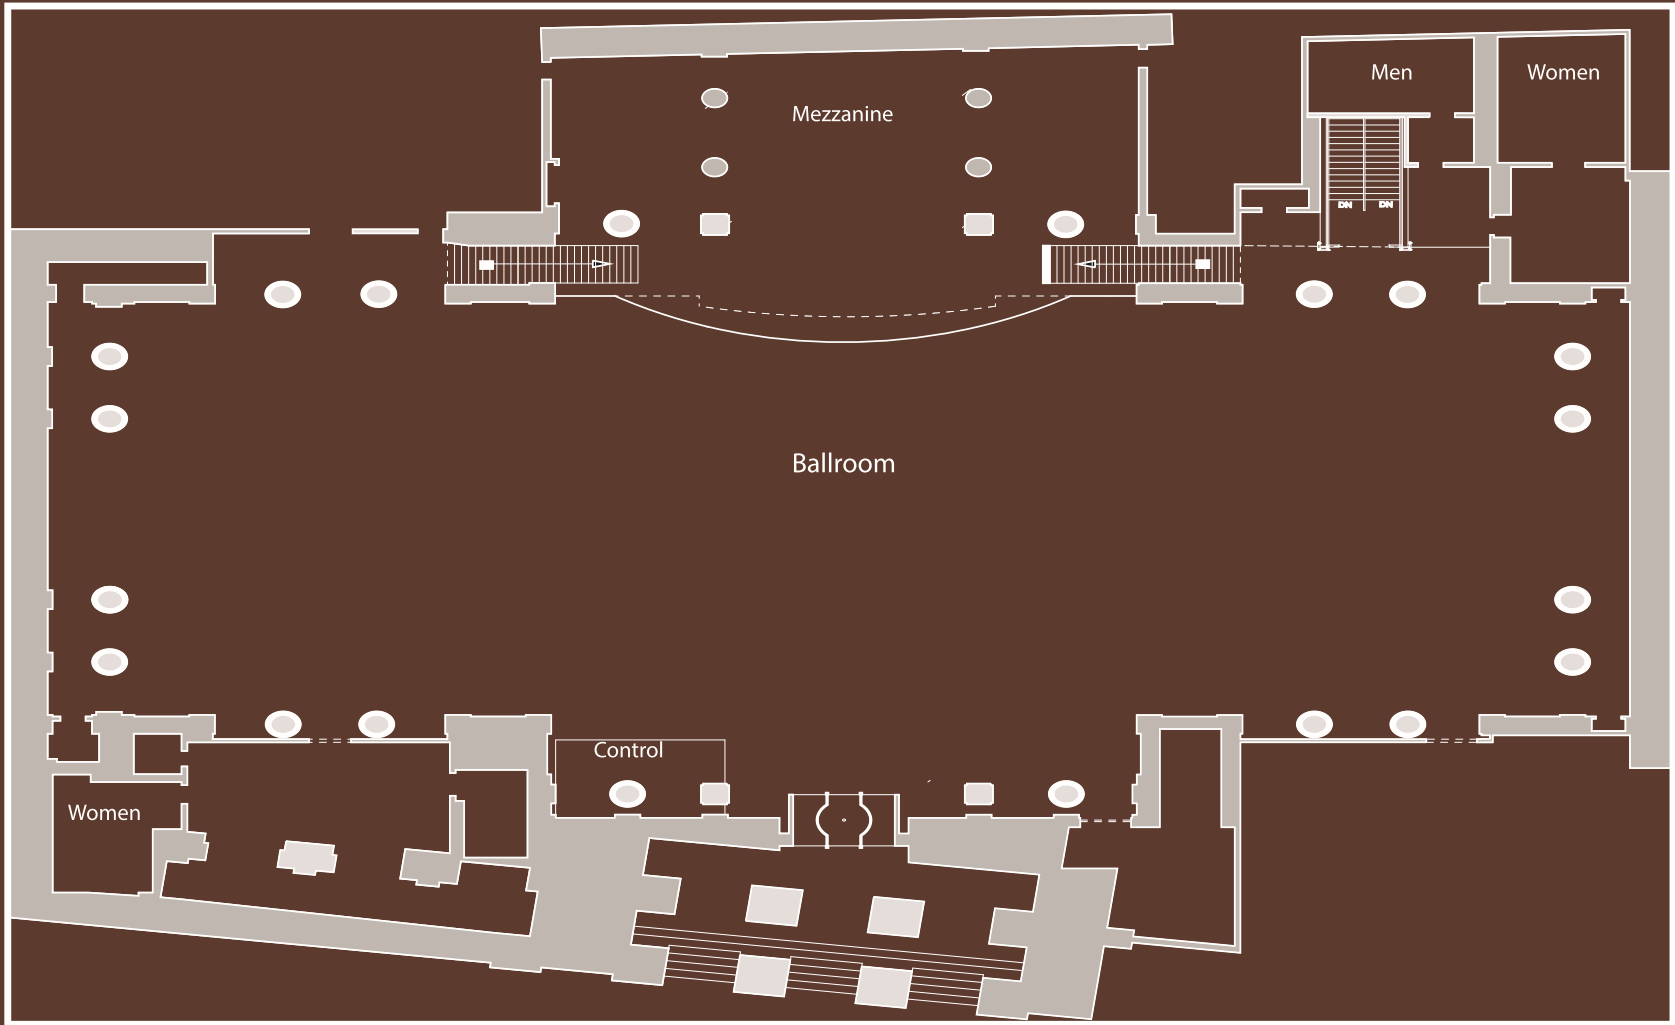

CIPRIANI WALL STREET

55 WALL STREET NEW YORK, NY 10005

CIPRIANI WALL STREET

Room	Dimensions	Ceiling Height	Area (sf)	Reception	Banquet	Classroom	Theater
Grand Ballroom	65' x 187'	56' to 70'	13,275	2000	900	700	1,700
Mezzanine	46' x 70'	30'	3,270	300	200	50	220
Stillman Room	18' x 45'	20'	810	80	60	25	50
Terrace 55	17' x 45'	20'	765	60	50	25	40